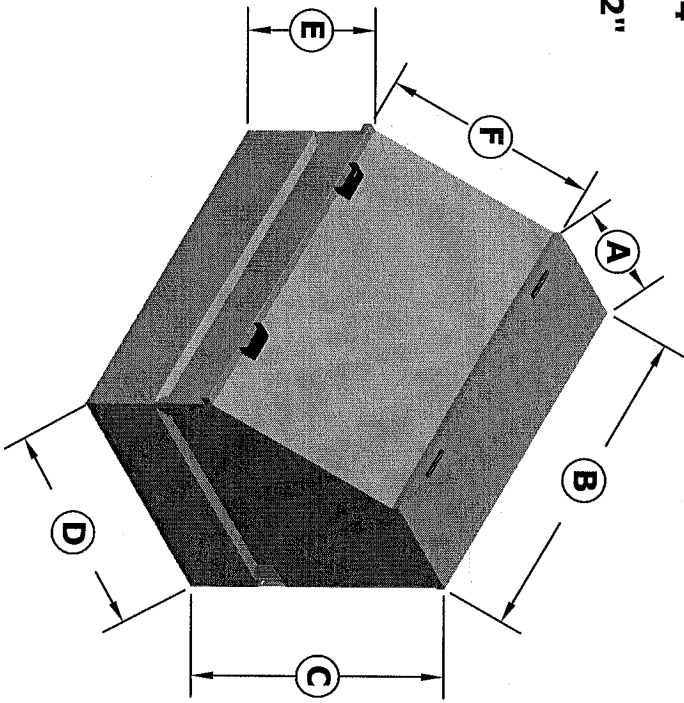

MODBOX MB-750 SPECIFICATIONS

CAPACITY: 29.1 CU/FT ASSEMBLED
11.1 CU/FT UNASSEMBLED/STORED
WEIGHT: 304 LBS
WIDTH: 32"
DEPTH: 47 1/4"
CLOSED HEIGHT: 39"
MAX OPEN: 67"
INSIDE DIMENSIONS: 45" X 30" X 37"

DIMENSIONS:
A- 13 1/2"
B- 47 1/4"
C- 38-1/4"
D- 32"
E- 19 1/2"
F- 27"
G- 67"
H- 48"