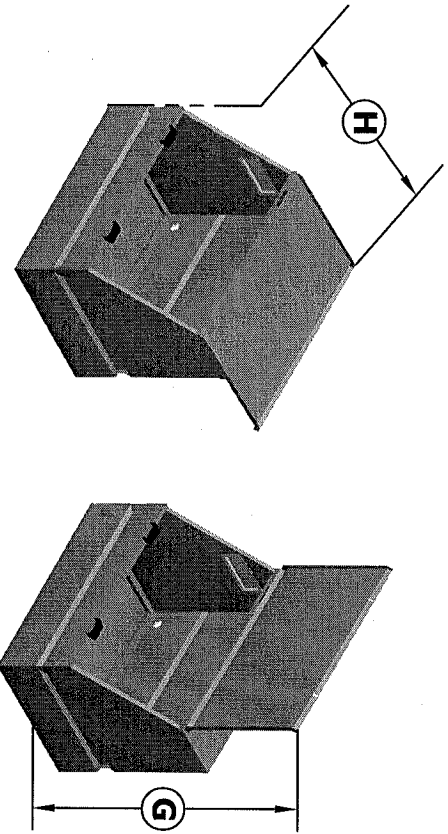

MODBOX MB-750 SPECIFICATIONS

CAPACITY: 29.1 CU/FT ASSEMBLED
11.1 CU/FT UNASSEMBLED/STORED
WEIGHT: 304 LBS
WIDTH: 32"
DEPTH: 47 1/4"
CLOSED HEIGHT: 39"
MAX OPEN: 67"
INSIDE DIMENSIONS: 45" X 30" X 37"

DIMENSIONS:
A- 13 1/2"
B- 47 1/4"
C- 38-1/4"
D- 32"
E- 19 1/2"
F- 27"
G- 67"
H- 48"